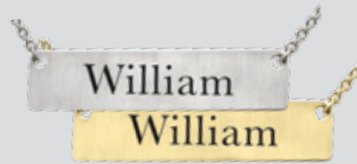

Jewelry PENDANT OPTIONS

Available in Sterling Silver, 14k Yellow Gold, 14k White Gold and Platinum. Not available in Stainless Steel. Includes 16-20" adjustable chain.

HORIZONTAL STYLE

Text

ADDITIONAL PERSONALIZATION OPTIONS

Horizontal Bar Pendant available in chamber with personalization. Top customization options pictured. Personalization options can be applied to front, top and back.